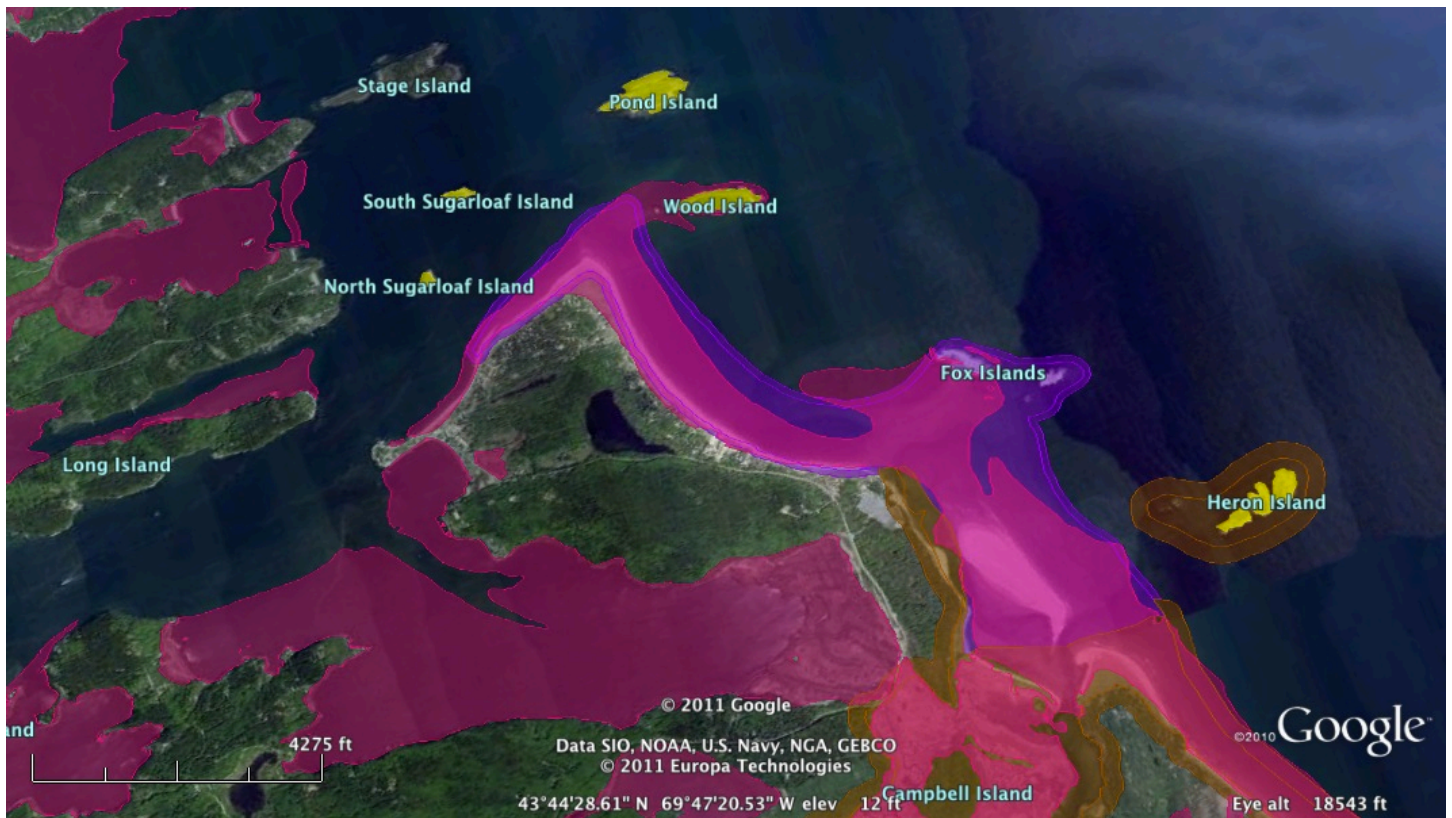

EXHIBIT 12

Significant Wildlife Habitat, NRPA Bird Habitat on the Lower Kennebec River; source: <http://www.maine.gov/dep/gis/datamaps/>

Close up: Significant Wildlife Habitat in the Kennebec Narrows
source: <http://www.maine.gov/dep/gis/datamaps/>

Close Up: Significant Wildlife Habitat in the Popham Beach Area
Source: <http://www.maine.gov/dep/gis/datamaps/>

Search

Places

- Randy Howell, DDS
- Oxford Resort Casino
- ▼ Temporary Places
- ▼ [NRPA Bird Habitat](#)
Click here for
Contacts and Links
- ▼ [Inland Wading Waterfowl Habitat Data](#)
Inland waterfowl and wading bird
habitats include 250 feet of upland
- Inland Wading Waterfowl Habitat D...
- ▼ [Tidal Wading Waterfowl Habitat Data](#)
Tidal waterfowl and wading bird
habitats include no buffer, though a
- Tidal Wading Waterfowl Habitat Data
- ▼ [Shorebird Feeding Habitat Data](#)
Shorebird habitats are shown as defined
by P.L. 2007 Chapter 290, effective June
- Shorebird Feeding Area Habitat Data
- ▼ [Shorebird Roosting Habitat Data](#)
Shorebird habitats are shown as defined
by P.L. 2007 Chapter 290, effective June
- Shorebird Roosting Area Habitat Data
- ▼ [Seabird Nesting Islands](#)
- Seabird Nesting Islands Data
- Town Lines
- [USGS topo maps](#)
- Wetlands - US Fish and Wildlife
- NAIP 2009 1m Color Imagery
- USGS 1996-98 1m B&W Photos (DOQ...

Layers

Earth Gallery >>

43°49'06.66" N 69°48'51.54" W elev 29 ft

Eye alt 14.39 mi

Close Up: Significant Wildlife Habitat in the Kennebec Narrows

Source: <http://www.maine.gov/dep/gis/datamaps/>

Close Up: Significant Wildlife Habitat in the Popham Beach Area