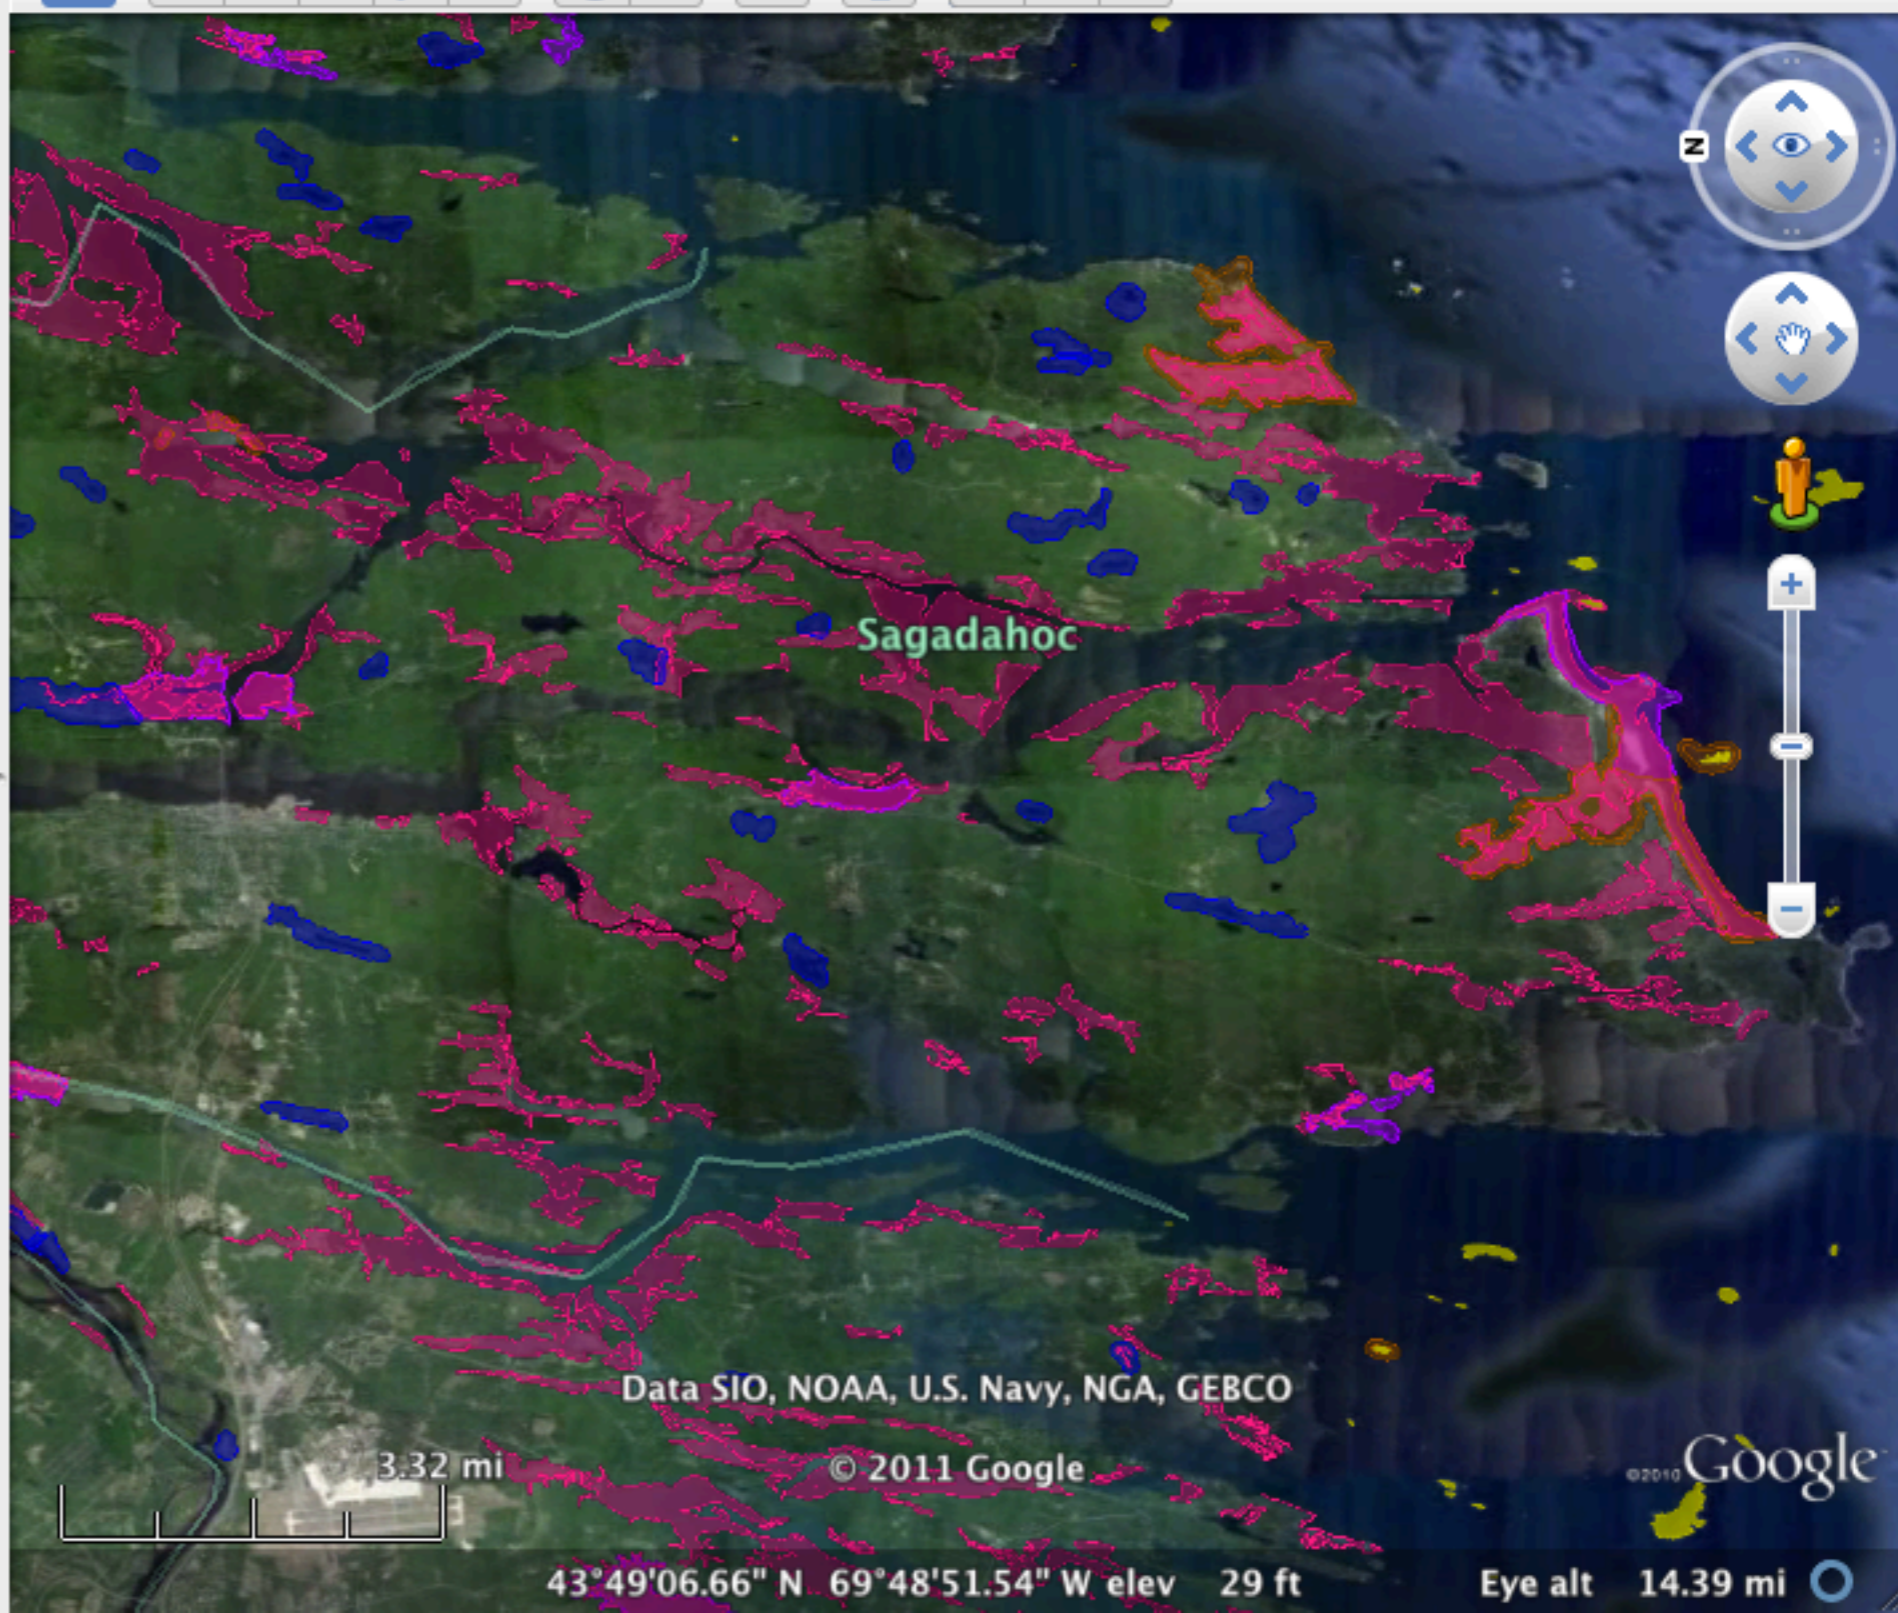

EXHIBIT 12

Significant Wildlife Habitat, NRPA Bird Habitat on the Lower Kennebec River; source: <http://www.maine.gov/dep/gis/datamaps/>

Close up: Significant Wildlife Habitat in the Kennebec Narrows
source: <http://www.maine.gov/dep/gis/datamaps/>

Close Up: Significant Wildlife Habitat in the Popham Beach Area
Source: <http://www.maine.gov/dep/gis/datamaps/>

Search

Places

- Randy Howell, DDS
- Oxford Resort Casino
- ▼ Temporary Places
- ▼ [NRPA Bird Habitat](#)
Click here for
Contacts and Links
- ▼ [Inland Wading Waterfowl Habitat Data](#)
Inland waterfowl and wading bird
habitats include 250 feet of upland
- Inland Wading Waterfowl Habitat D...
- ▼ [Tidal Wading Waterfowl Habitat Data](#)
Tidal waterfowl and wading bird
habitats include no buffer, though a
- Tidal Wading Waterfowl Habitat Data
- ▼ [Shorebird Feeding Habitat Data](#)
Shorebird habitats are shown as defined
by P.L. 2007 Chapter 290, effective June
- Shorebird Feeding Area Habitat Data
- ▼ [Shorebird Roosting Habitat Data](#)
Shorebird habitats are shown as defined
by P.L. 2007 Chapter 290, effective June
- Shorebird Roosting Area Habitat Data
- ▼ [Seabird Nesting Islands](#)
- Seabird Nesting Islands Data
- Town Lines
- [USGS topo maps](#)
- Wetlands - US Fish and Wildlife
- NAIP 2009 1m Color Imagery
- USGS 1996-98 1m B&W Photos (DOQ...

Layers

Earth Gallery >>

43°49'06.66" N 69°48'51.54" W elev 29 ft

Eye alt 14.39 mi

Close Up: Significant Wildlife Habitat in the Kennebec Narrows

Source: <http://www.maine.gov/dep/gis/datamaps/>

Close Up: Significant Wildlife Habitat in the Popham Beach Area

Source: <http://www.maine.gov/dep/gis/datamaps/>